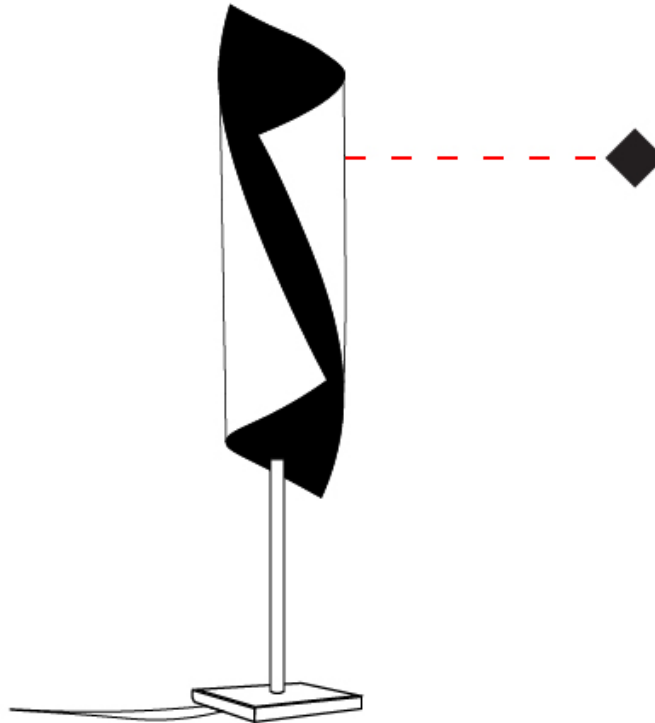

HUE PORTABLE

D134002-

PROJECT _____

TYPE _____

SPECIFIER _____

QUANTITY _____

DATE _____