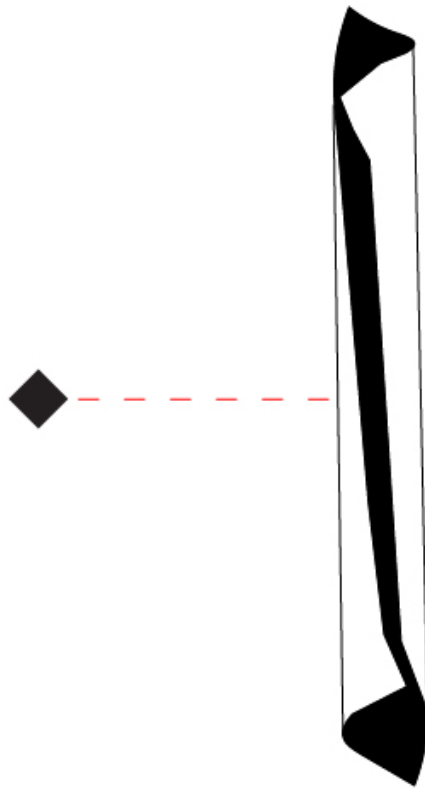

D133031-

PROJECT

TYPE

SPECIFIER

QUANTITY

DATE

D