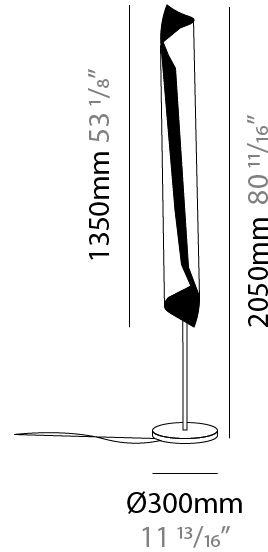

HUE PORTABLE

D134027- _____
base number

1. To build a product code in our configurator select the specify button on the base model # product page
2. To build a manual product code on this datasheet choose from the options listed below in blue font and add the suffix to the base model #

GENERAL

Series: HUE
Brand: Knikerboker
Division: Design
Mounting Type: Portable
Mounting Location: Floor
Subcategory: Floor

PHYSICAL

Shape: Cylinder
Diameter (mm): 300
Diameter (in): 11 ¹³/₁₆
Height (mm): 2050
Height (in): 80 ¹¹/₁₆
Light Distribution: Direct / Indirect
Fixture Finish: EWH / EBK / MAN / COF / PRD / SLF / GLF / CLF / BRL / EWS / EWG / EWC / EWR / EBS / EBG / EBC / EBC / EBB / MAS / MAD / MAC / MAB / COS / CGO / CCL / CBL / PRS / PRG / PRC / PRB
Fixture Material: Metal
Upon Request: Bolt Down

ELECTRICAL

Number of Lamps: 4
Lamp Type: LED Retrofit
Bulb Included: Bulb Not Included
Max. Wattage Per Lamp (W): 4.5
Lamp Base: E26
Input Voltage (V): 120
Upon Request: 277Vac / GU10

LED

OPTICAL

RATINGS AND CERTIFICATIONS

Certified By: Certified for North American Standards
IP rating: IP20

PROJECT	_____
TYPE	_____
SPECIFIER	_____
QUANTITY	_____
DATE	_____