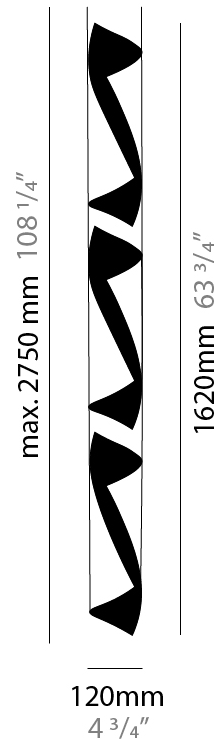

HUE SUSPENSION

D131024- _____
base number

1. To build a product code in our configurator select the specify button on the base model # product page
2. To build a manual product code on this datasheet choose from the options listed below in blue font and add the suffix to the base model #

GENERAL

Series: HUE
Brand: Knikerboker
Division: Design
Mounting Type: Suspension
Mounting Location: Ceiling
Subcategory: Pendant

PHYSICAL

Shape: Abstract
Diameter (mm): 120
Diameter (in): 4 3/4
Height (mm): 1620
Height (in): 63 3/4
Max. Overall Height (mm): 2750
Max. Overall Height (in): 108 1/4
Light Distribution: Direct / Indirect
Fixture Finish: EWH / EBK / MAN / COF / PRD / SLF / GLF / CLF / BRL / EWS / EWG / EWC / EWR / EBS / EBG / EBC / EBC / EBB / MAS / MAD / MAC / MAB / COS / CGO / CCL / CBL / PRS / PRG / PRC / PRB
Fixture Material: Metal
Cable Details: 1 Silicone Cable 2000mm / 78 3/4"

ELECTRICAL

Number of Lamps: 6
Lamp Type: LED Retrofit
Lamp Shape: MR16
Bulb Included: Bulb Not Included
Max. Wattage Per Lamp (W): 6.5
Lamp Base: GU10
Input Voltage (V): 120

LED

OPTICAL

RATINGS AND CERTIFICATIONS

Certified By: Certified for North American Standards
IP rating: IP20

PROJECT	_____
TYPE	_____
SPECIFIER	_____
QUANTITY	_____
DATE	_____