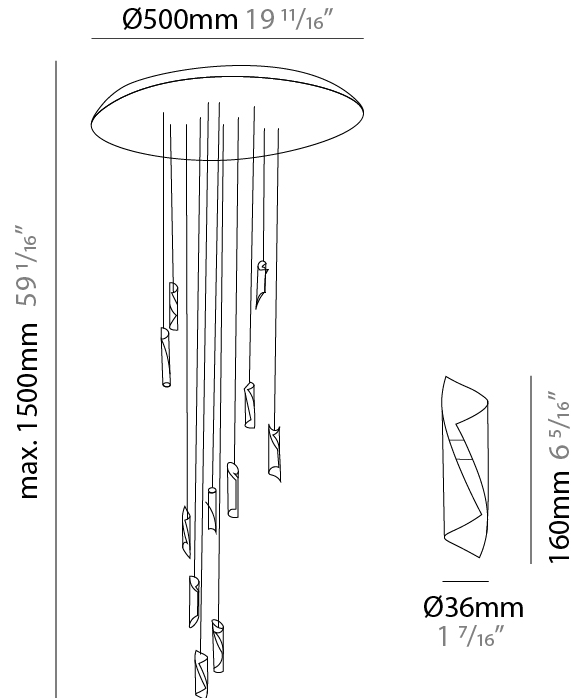

PROJECT
TYPE
SPECIFIER
QUANTITY
DATE

HUE 10 SUSPENSION

D131003- _____
base number

1. To build a product code in our configurator select the specify button on the base model # product page
2. To build a manual product code on this datasheet choose from the options listed below in blue font and add the suffix to the base model #

GENERAL

Series: HUE
Subseries: Hue 10
Brand: Knikerboker
Division: Design
Mounting Type: Suspension
Mounting Location: Ceiling
Subcategory: Ambient

PHYSICAL

Shape: Abstract
Diameter (mm): 500
Diameter (in): 19 11/16
Height (mm): 160
Height (in): 6 5/16
Max. Overall Height (mm): 1500
Max. Overall Height (in): 59 1/16
Light Distribution: Direct / Indirect
Fixture Finish: EWH / EBK / MAN / COF / PRD / SLF / GLF / CLF / BRL / EWS / EWG / EWC / EWR / EBS / EBG / EBC / EBB / MAS / MAD / MAC / MAB / COS / CGO / CCL / CBL / PRS / PRG / PRC / PRB
Fixture Material: Metal
Cable Details: Silicon Coaxial Cable

ELECTRICAL

Lamp Type: LED
Total Output Wattage (W): 15
Dimming: Non-Dimming / Phase Dimming (120vac Only)
Driver Included: Yes
Driver Location: Integrated
Driver Type: Constant Current - Universal
Driver Class: Class 2
Input Voltage (V): 120 - 277
Constant Current (MA): 350

LED

Number of LEDs: 10
Color Temperature (°K): 3000
Max. Delivered Lumen (lm): 1500
CRI: >80 CRI
Lamp Life (hrs): 50000

OPTICAL

RATINGS AND CERTIFICATIONS

Certified By: Certified for North American Standards
IP rating: IP20