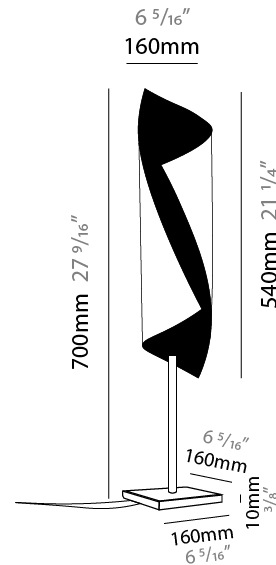

HUE PORTABLE

D134098- _____

base number

1. To build a product code in our configurator select the specify button on the base model # product page
2. To build a manual product code on this datasheet choose from the options listed below in blue font and add the suffix to the base model #

GENERAL

Series: HUE
Brand: Knikerboker
Division: Design
Mounting Type: Portable
Mounting Location: Table
Subcategory: Table

PHYSICAL

Shape: Cylinder
Diameter (mm): 160
Diameter (in): $6 \frac{5}{16}$
Height (mm): 700
Height (in): $27 \frac{9}{16}$
Light Distribution: Direct / Indirect
Fixture Finish: EWH / EBK / MAN / COF / PRD / SLF / GLF / CLF / BRL / EWS / EWG / EWC / EWR / EBS / EBG / EBC / EBC / EBB / MAS / MAD / MAC / MAB / COS / CGO / CCL / CBL / PRS / PRG / PRC / PRB
Fixture Material: Metal

ELECTRICAL

Number of Lamps: 2
Lamp Type: LED Retrofit
Bulb Included: Bulb Not Included
Total Output Wattage (W): 16
Max. Wattage Per Lamp (W): 8
Lamp Base: GU10
Input Voltage (V): 120

LED

OPTICAL

RATINGS AND CERTIFICATIONS

Certified By: Certified for North American Standards
IP rating: IP20

PROJECT
TYPE
SPECIFIER
QUANTITY
DATE