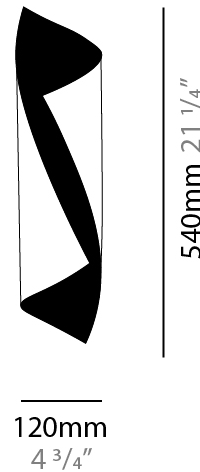

HUE SURFACE

D133013- _____
base number

1. To build a product code in our configurator select the specify button on the base model # product page
2. To build a manual product code on this datasheet choose from the options listed below in blue font and add the suffix to the base model #

GENERAL

Series: HUE
Brand: Knikerboker
Division: Design
Mounting Type: Surface
Mounting Location: Wall

PHYSICAL

Shape: Cylinder
Diameter (mm): 120
Diameter (in): 4 ³/₄
Height (mm): 540
Height (in): 21 ¹/₄
Extension (mm): 156
Extension (in): 6 ¹/₈
Light Distribution: Direct / Indirect
Fixture Finish: EWH / EBK / MAN / COF / PRD / SLF / GLF / CLF / BRL / EWS / EWG / EWC / EWR / EBS / EBG / EBC / EBC / EBB / MAS / MAD / MAC / MAB / COS / CGO / CCL / CBL / PRS / PRG / PRC / PRB
Fixture Material: Metal

ELECTRICAL

Number of Lamps: 2
Lamp Type: LED Retrofit
Lamp Shape: MR16
Bulb Included: Bulb Not Included
Max. Wattage Per Lamp (W): 8
Lamp Base: GU10
Input Voltage (V): 120

LED

OPTICAL

RATINGS AND CERTIFICATIONS

Certified By: Certified for North American Standards
IP rating: IP20

PROJECT	_____
TYPE	_____
SPECIFIER	_____
QUANTITY	_____
DATE	_____