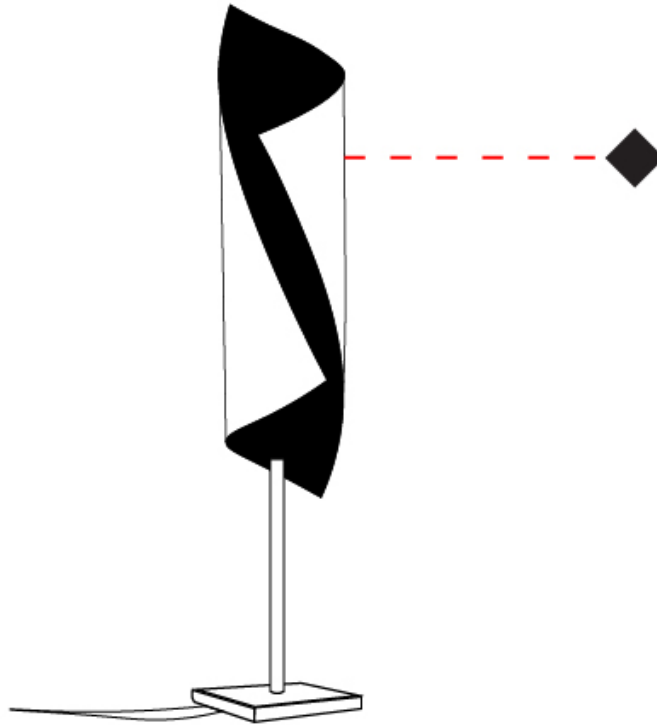

HUE PORTABLE

D134098-

PROJECT	_____
TYPE	_____
SPECIFIER	_____
QUANTITY	_____
DATE	_____