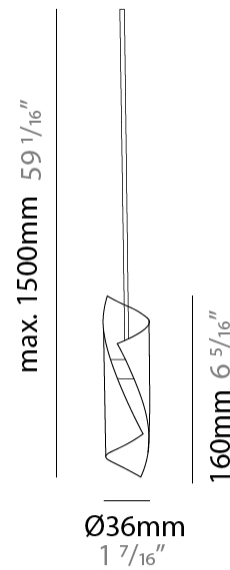

GENERAL

Series: HUE
Subseries: Hue Single
Brand: Knikerboker
Division: Design
Mounting Type: Suspension
Mounting Location: Ceiling
Subcategory: Ambient

PHYSICAL

Shape: Abstract
Diameter (mm): 36
Diameter (in): 1 7/16
Height (mm): 160
Height (in): 6 5/16
Max. Overall Height (mm): 1500
Max. Overall Height (in): 59 1/16
Light Distribution: Direct / Indirect
Fixture Finish: EWH / EBK / MAN / COF / PRD / SLF / GLF / CLF / BRL / EWS / EWG / EWC / EWR / EBS / EBG / EBC / EBC / EBB / MAS / MAD / MAC / MAB / COS / CGO / CCL / CBL / PRS / PRG / PRC / PRB
Fixture Material: Metal
Cable Details: 1500mm Silicon Coaxial Cable

ELECTRICAL

Lamp Type: LED
Total Output Wattage (W): 1.5
Dimming: Non-Dimmable
Driver Included: Yes
Driver Location: Integrated
Driver Type: Constant Current - Universal
Driver Class: Class 2
Input Voltage (V): 120 - 277
Constant Current (MA): 350
Upon Request: (See components) Remote: Phase dimming 120Vac

LED

Number of LEDs: 1
Color Temperature (°K): 3000
Max. Delivered Lumen (lm): 150
CRI: >80 CRI
Lamp Life (hrs): 50000

OPTICAL

RATINGS AND CERTIFICATIONS

Certified By: Certified for North American Standards
IP rating: IP20

PROJECT	_____
TYPE	_____
SPECIFIER	_____
QUANTITY	_____
DATE	_____